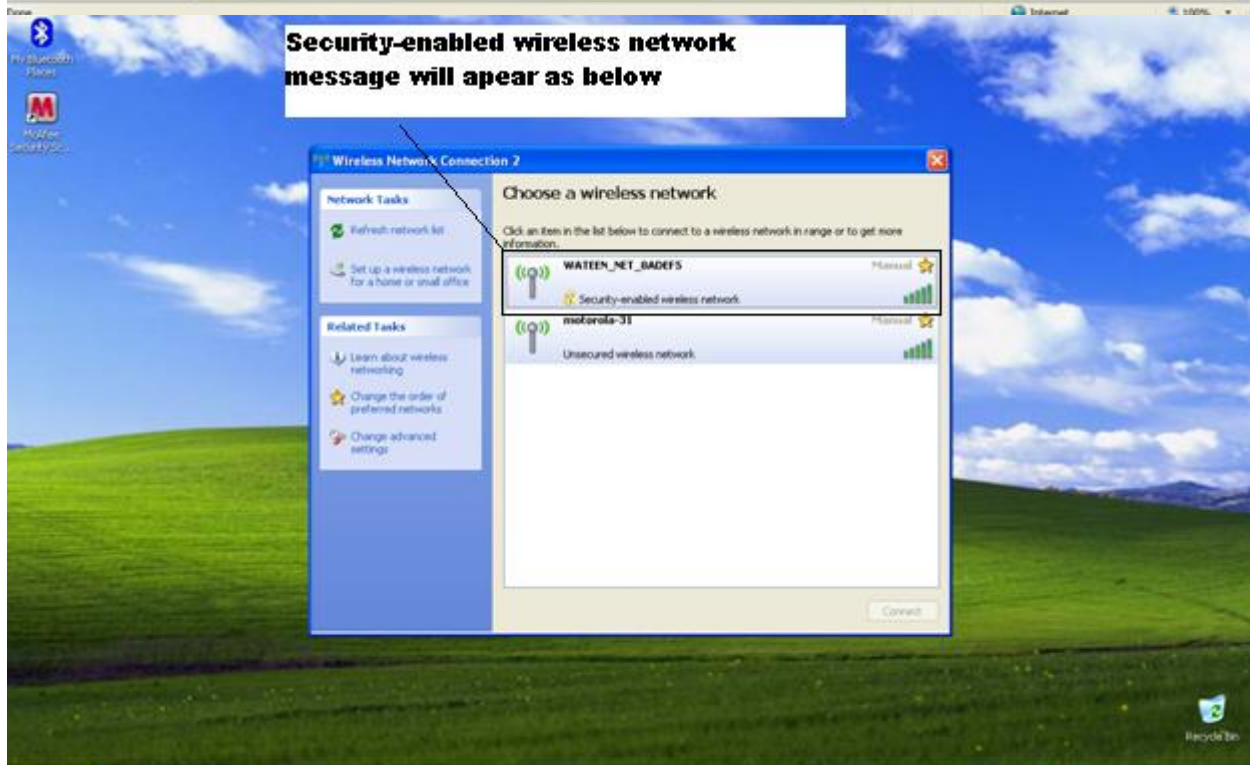

Setup

WLAN

Advanced

Security

Tools

Hide SSID:

Security Mode: Disabled WEP WPA

Alphanumeric 64-bit WEP key should be 5 characters.

Key 1: 33

Key 2:

Key 3:

Key 4:

submit

Copyright © 2010 ZTE Corporation. All rights reserved.

Wireless Network Connection 2

Choose a wireless network

Click an item in the list below to connect to a wireless network in range or to get more information.

- WATEEN_NET_8ADEF5** **Connected**
Security-enabled wireless network
- motorola-31** **Manual**
Unsecured wireless network